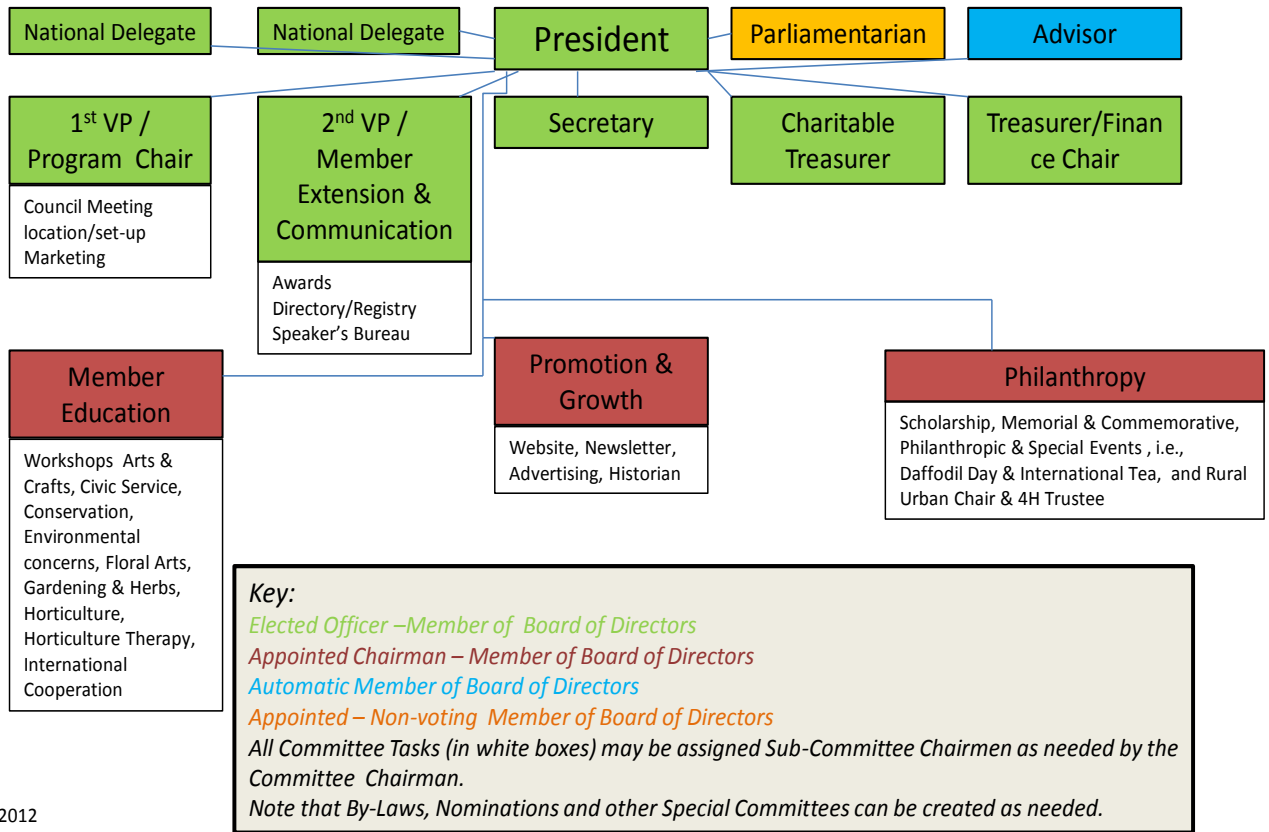

Organization Structure for The Michigan Farm & Garden Foundation, Inc., approved 10/2012

5/15/2012